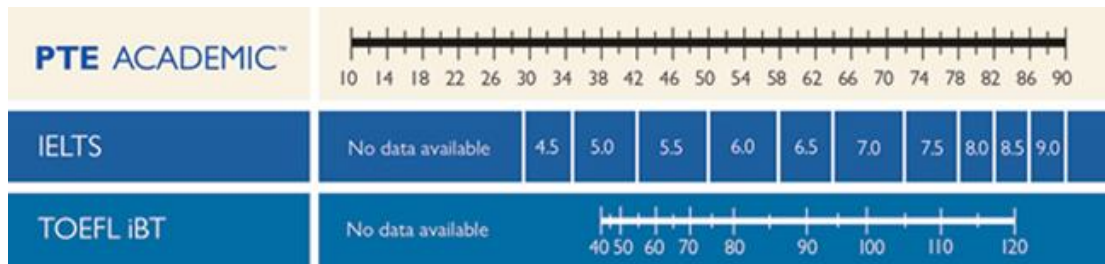

University of Babylon PTE Academic Test Center

REMEMBER, TO APPLY TO A UNIVERSITY OR GOVERNMENT ORGANISATION, YOU MUST LOG IN TO YOUR PEARSON VUE ACCOUNT AND SEND YOUR SCORES TO THEM. INSTITUTIONS WILL NOT ACCEPT PAPER OR PDF COPIES OF YOUR SCORE REPORT.

: To communicate more with the center :

Official website of the Center for the TOEFL
<http://toefl.uobabylon.edu.iq/Default.aspx>
.....

Our page on the social networking site Facebook
<https://www.facebook.com/IBTTOeFLCENTER>
.....

Email
pearson@uobabylon.edu.iq
babiltoefl@yahoo.com