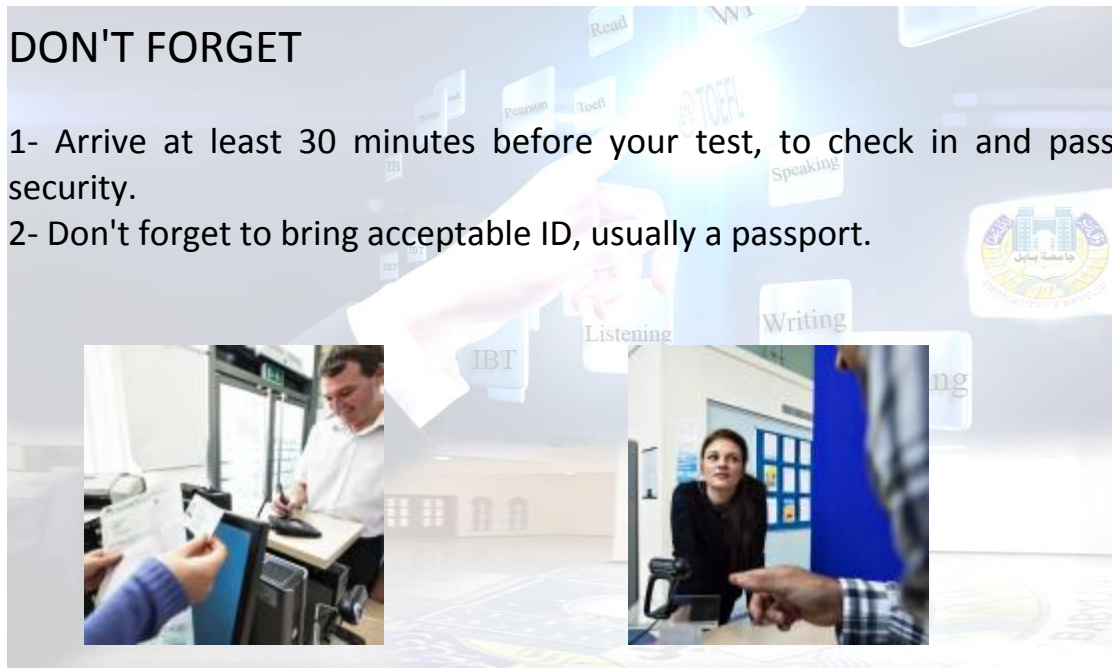

WHAT TO EXPECT ON TEST DAY

Taking your PTE Academic test doesn't need to be scary. PTE Academic is taken at a secure test centre, where you will need to show your ID, check in with the test administrator, and sit your test in a secure computer room.

When you arrive at the Pearson test centre, the test administrator will request copies of your ID, ask for a digital photograph and signature, scan your palm, assign you a locker to check-in your belongings, and ensure you are ready for your test.

DON'T FORGET

- 1- Arrive at least 30 minutes before your test, to check in and pass security.
- 2- Don't forget to bring acceptable ID, usually a passport.

1. Show your ID and sign in digitally.
2. Get your digital photograph taken.